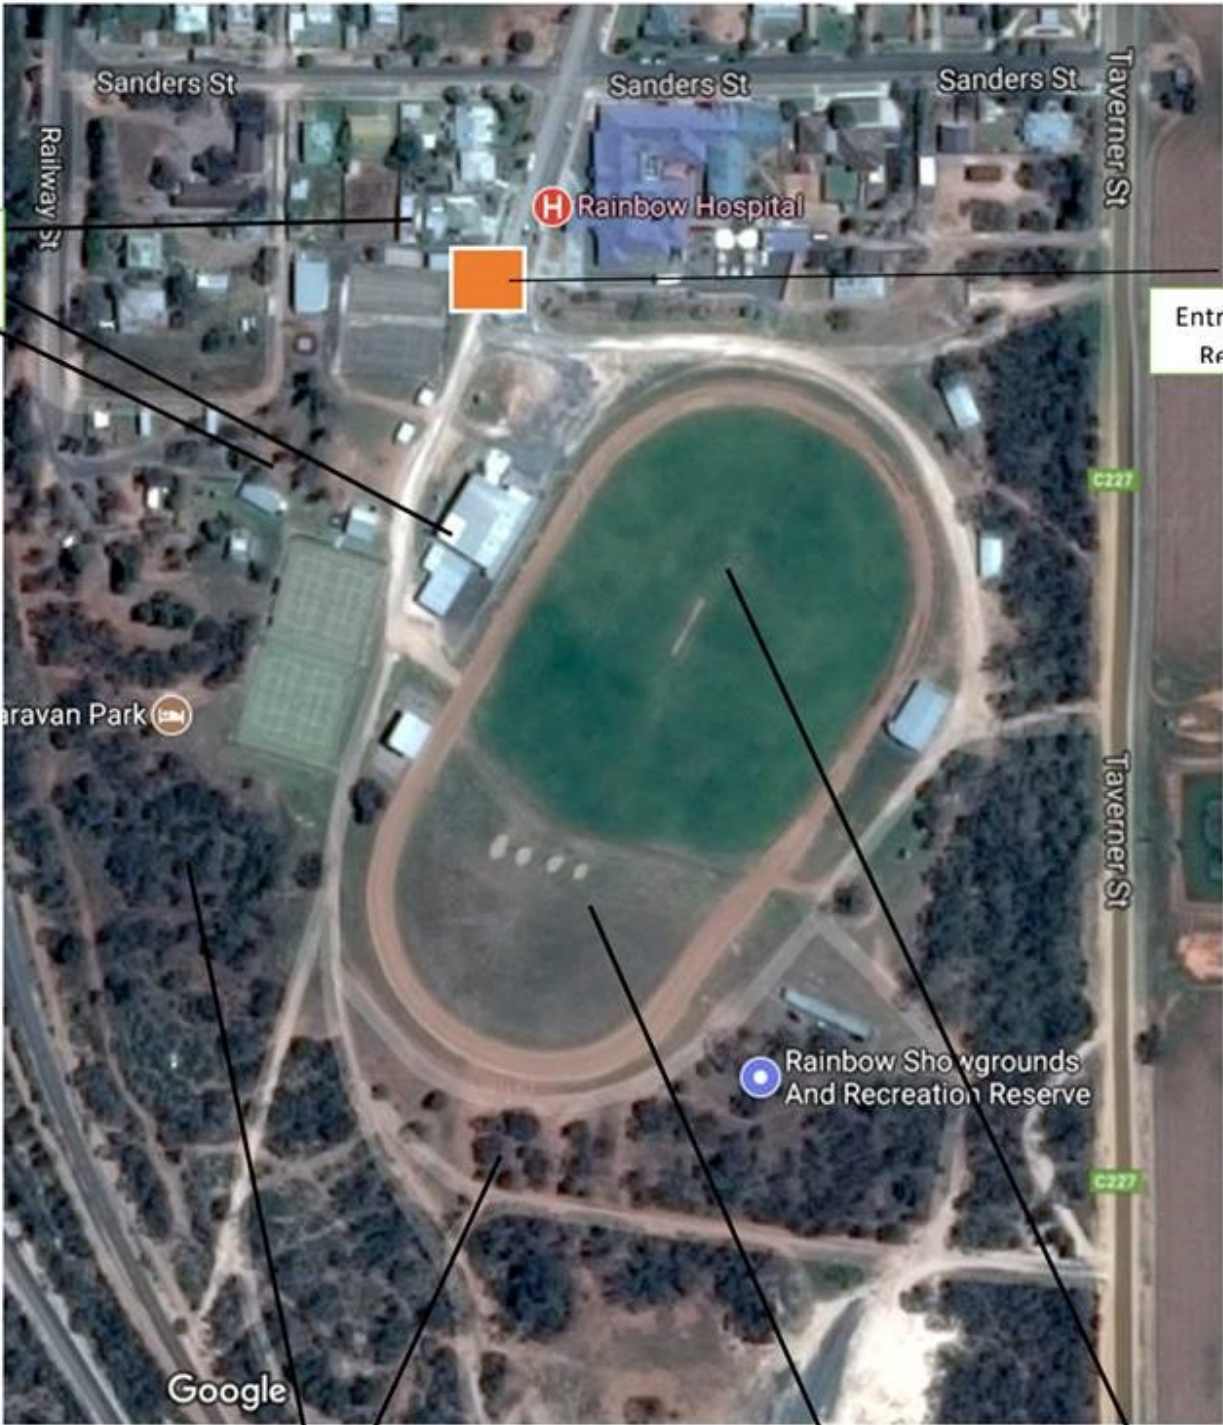

Rainbow Recreation Reserve Camping Map

Showers

Entry To Rec Reserve.

Camping permitted in any of the timbered area outside of the fence line of Oval.

Camping permitted but no camp fires allowed

No Camping permitted on OVAL.