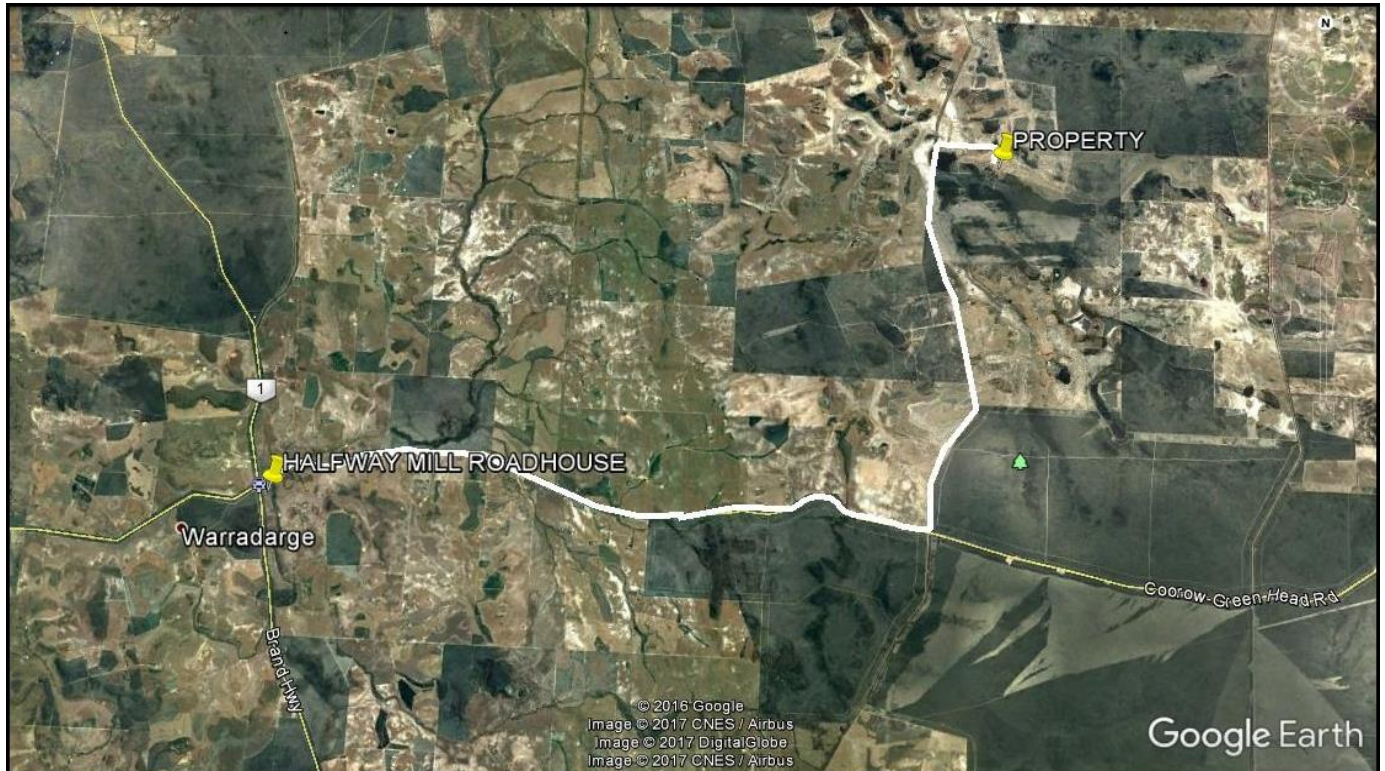

# 2019 COCHRANE'S TRANSPORT MID-WEST CHALLENGE

## HOW TO GET THERE

- From Perth, follow the Brand Highway until you reach Badgingarra
- Continue north approx 44km along the Brand Highway
- Turn right onto Coorow-Greenhead Road (just after halfway Mill Roadhouse)
- Travel approx 20km along Coorow-Greenhead Road
- Turn left into Willis Road and travel approx 12km along Willis Road
- Turn right into Willmott Road and travel approx 1.8km along Willmott road
- Turn right into the property.